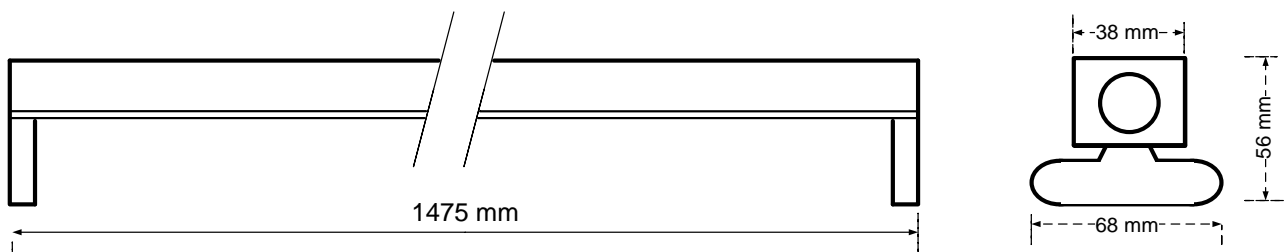

805-047

General Information

Order Code	805-047
Product Description	CYFELCO B T5 2X80
Application	Offices, shops, educational and public centres, etc.
Installation	Ceiling Surface Mounted Luminaire
Luminaire type	Slim Line Batten for T5 Lamps
Light Source	T5 Fluorescent Tube
Number of light sources	2 pcs (not included)
Gear	Vossloh-Schwabe Electronic Ballast (HF)
Dimming	Not Dimmable
Standards	2014/30/EU Electromagnetic Compatibility Directive 2014/35/EU Low Voltage Directive
CE mark	Yes
Warranty	X years

Electrical Data

Lamp Power	80 W
Input voltage	220-240 V
Input Frequency	50-60 Hz
Protection class	Class I

Mechanical Characteristics

Housing Material	Sheet steel 0,5mm
Surface Finish	White powder coating (RAL 9003)
Ingress protection code	IP 20 [Finger-protected]
Mechanical impact protection code	IK03
Dimensions LxWxH	1475x38x56mm

Logistics

Packing	1 pc per resistant carton
Net weight	xx kg
Gross weight	xx kg
Volume	Xx m ³

Dimensional Drawing

ELMASCO INDUSTRIES S.A.

Head Office : 44 K. Palama, 14343 N. Chalkidona, Athens, Greece

Production Plant : Ag. Adrianos, 21100 Nafplio, Greece